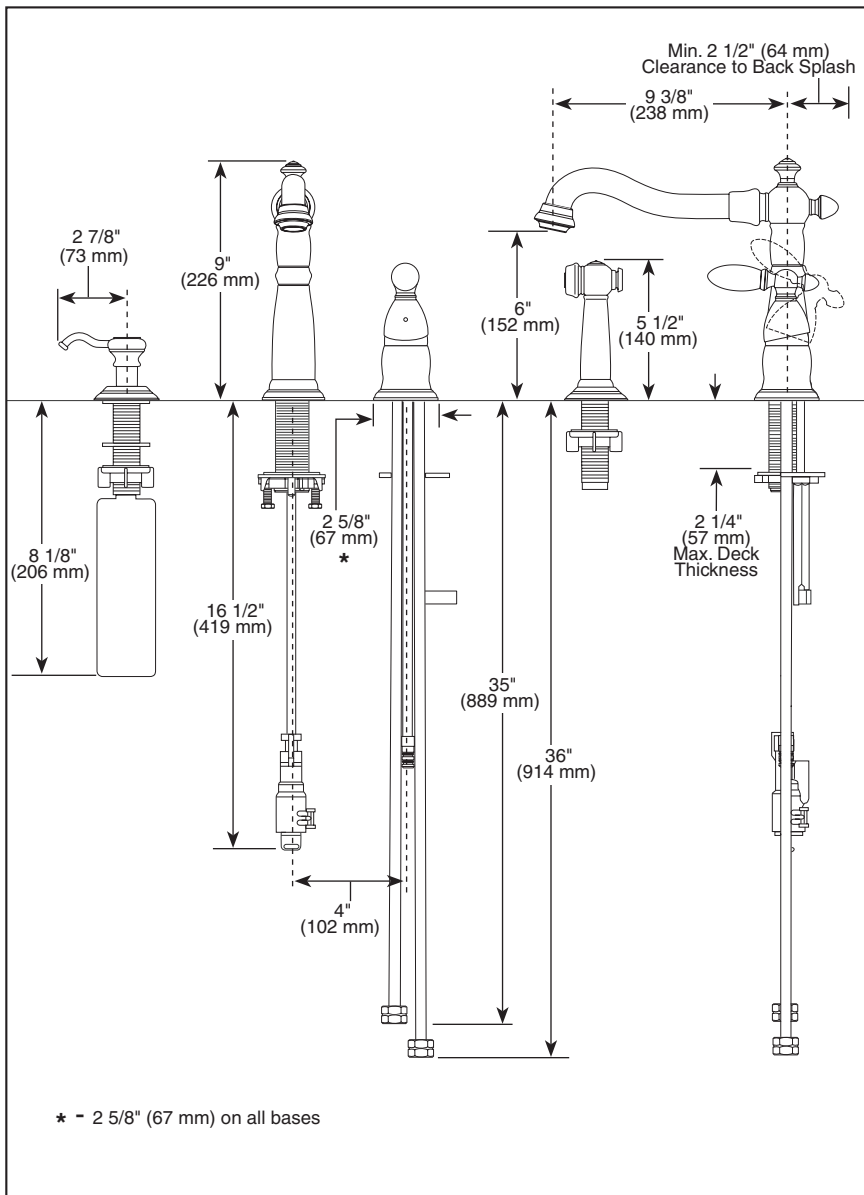

Submitted Model No.: _____

Specific Features: _____

▲ Designate Proper Finish Suffix

KITCHEN FAUCETS

- Victorian® Series
- Single Handle Widespread Deck Mount
- 3 and 4 Hole Sink Applications
- Quick Snap® Hose Installation

STANDARD SPECIFICATIONS:

- 3/8" O.D. straight, staggered pex supply tubes - 35" (889 mm) and 36" (914 mm) long.
- 9 3/8" (238 mm) long, 9" (229 mm) high spout swings 180°.
- Control handle shall return to neutral position when valve is turned off.
- Spray attachment has anti-siphon device as integral part of valve.
- Quick Snap® hose installation.
- Vegetable sprayer with matching finish sprayhead - 45" (1143mm) long hose.
- Recommended hole sizes 1 3/8" (35 mm) on 4" (102 mm) centers.
- Red/blue graphics on handle button to indicate hot/cold temperature.
- Control mechanism is a diamond coated ceramic cartridge.
- Standard 3/8" (10 mm) compression gasket fittings.

COMPLIES WITH:

- ASME A112.18.1 / CSA B125.1
- ASME A112.18.6
- Indicates compliance to ICC/ANSI A117.1
- Verified compliant with .25% weighted average Pb content regulations.

Delta reserves the right (1) to make changes in specifications and materials, and (2) to change or discontinue models, both without notice or obligation. Dimensions are for reference only. See current full-line price book or www.specselect.com for finish options and product availability.