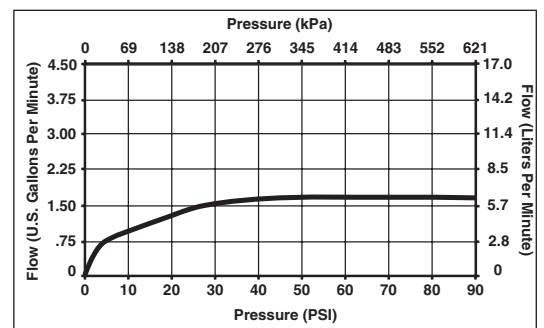

Delta reserves the right (1) to make changes in specifications and materials, and (2) to change or discontinue models, both without notice or obligation. Dimensions are for reference only. See current full-line price book or www.specselect.com for finish options and product availability.

55 E. 111th Street, Indianapolis, Indiana 46280
350 South Edgeware Road, St. Thomas, ON N5P 4L1
© 2011 Masco Corporation of Indiana