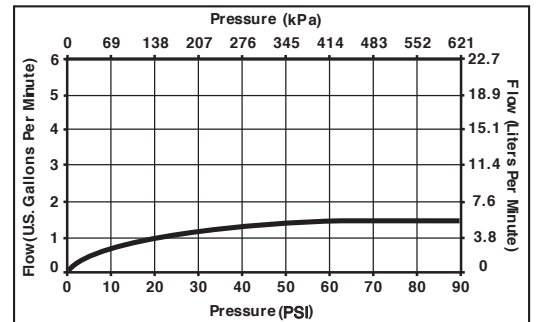

COMPLIES WITH:

1. ASME A112.18.1 M / CSA B125.1
   - Indicates compliance to ICC/ANSI A117.1
   - EPA WaterSense®
2. Verified compliant with 0.25% weighted average Pb content regulations.