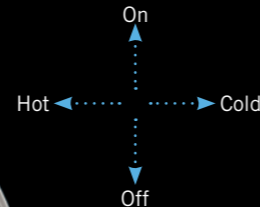

1 Simple

A simple tap anywhere on the spout or handle intuitively turns the faucet on and off.

4 Stylish

Inspired by the fusion of technology and nature, Pilar™ with Touch₂O Technology not only performs to fit your life, its look matches your lifestyle.

5 Water Efficient

The tap feature makes it easier to turn off the water flow when not needed between tasks, saving water.

Exclusive magnetic docking system engages the wand to its docked position, keeping it securely in place.

Activate Touch₂O™ Technology anywhere on the faucet or handle.

Pull-down spray wand with pushbutton mode change (spray and aerated)

Coordinating soap dispenser available for 3-hole installations

Available with 2- or 3-hole installation, Chrome or Brilliance® Stainless