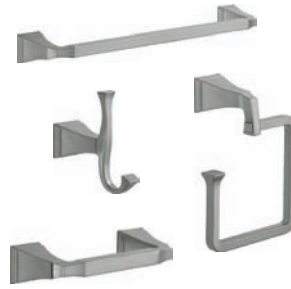

SINGLE-HOLE
551-SS-DST
Optional escutcheon included

SINGLE-HOLE
WITH RISER
751-SS-DST

4" CENTERSET
2551-SS

4" MINI-WIDESPREAD
4551-SS

8" WIDESPREAD
3551-SS

3-HOLE ROMAN TUB
T2751-SS R2707

4-HOLE ROMAN TUB
T4751-SS R4707

The faucets on this page are shown in Chrome and Brilliance® Stainless.

18" TOWEL BAR-75118-SS
 24" TOWEL BAR-75124-SS
 SINGLE ROBE HOOK-75135-SS
 TOWEL RING-75146-SS
 TISSUE HOLDER-75150-SS

MONITOR® 14 SERIES
 TUB & SHOWER
 T14451-SS R10000-UNBX