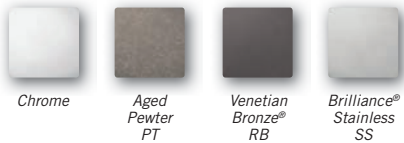

Matching Glenmont Series lighting available from Progress® Lighting.

All items on this page are shown in Chrome and Brilliance® Stainless.