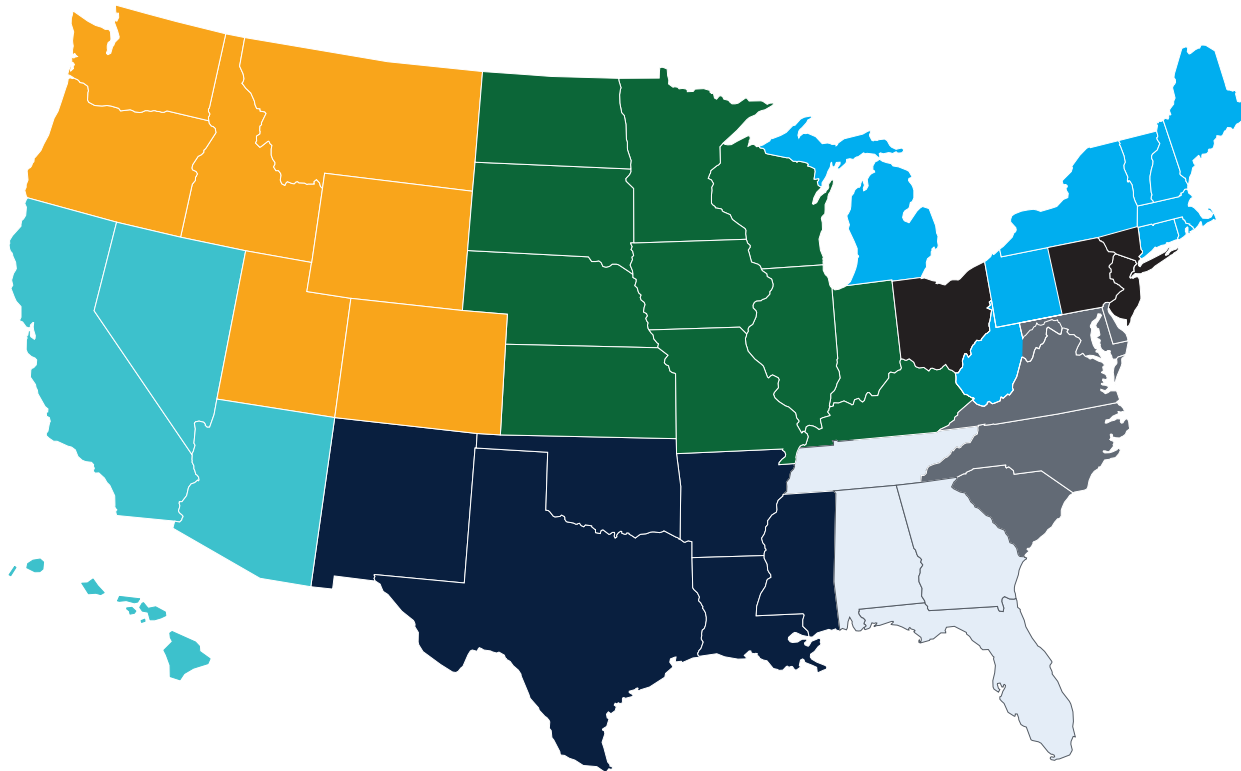

Commercial Sales Team Territories

Multifamily:
Jeff Schulte (C) 352-213-5144 Jeff.Schulte@deltafaucet.com
Lorna Juett (C) 312-722-0240 Lorna.Juett@deltafaucet.com
Logan Blevins (C) 865-806-4826 Logan.Blevins@deltafaucet.com

Hospitality:
Emily Mueller (C) 210-870-9932 Emily.Mueller@deltafaucet.com
Clinton Cardinal (C) 812-350-3853 Clinton.Cardinal@deltafaucet.com
Allison McKinney (C) 317-752-8688 Allison.Mckinney@deltafaucet.com

Office: Seattle
Tom Ridgeway
(C) 206-409-5877
Tom.Ridgeway@deltafaucet.com

Office: Los Angeles
Dave Yocum
(C) 909-208-6748
David.Yocum@deltafaucet.com

Office: Indianapolis
Jason Kern
(C) 678-764-8907
Jason.Kern@deltafaucet.com

Office: Houston
Alejandro Garcia
(C) 713-670-6699
Alejandro.Garcia@deltafaucet.com

Office: Charlotte
Jeff Gibson
(C) 980-319-9848
Jeff.Gibson@deltafaucet.com

Office: Atlanta
Tom Cline
(C) 404-844-6012
Tom.Cline@deltafaucet.com

Office: Boston
Bob Perry
(C) 508-801-8618
Bob.Perry@deltafaucet.com

Office: NYC
Andre Zechmeister
(C) 646-436-4323
Andre.Zechmeister@deltafaucet.com

<u>CSM</u>	<u>Agency</u>	<u>Cities</u>
Tom Ridgeway	Synergy Mountain West Rocky Mountain Almex	Seattle, Portland Salt Lake City Denver Anchorage
Dave Yocum	Mega North Mega South Bobier J&B	San Francisco Los Angeles, Las Vegas Phoenix Honolulu
Alejandro Garcia	Southwest Sales WW Sales NSC Marketing Rich Sales Will & Pierce	Dallas, Houston, San Antonio Albuquerque Oklahoma City Little Rock New Orleans
Jason Kern	Added Sales NCS Mid-America Battersby Summit Mid West Sales & Marketing	Chicago Minneapolis Indianapolis, Louisville St. Louis
Tom Cline	Pulley GA Pulley TN Suncoast	Atlanta Memphis, Nashville Miami, Orlando, Tampa
Jeff Gibson	Smith & Stevenson Barger North Barger South	Charlotte, Raleigh Washington DC, Baltimore
Andre Zechmeister	Altherm Libb Rich Tomkins	New York City Columbus, Cleveland Philadelphia
Bob Perry	Twin D Futura Burke Triangle	Buffalo Boston Detroit, Lansing Pittsburgh