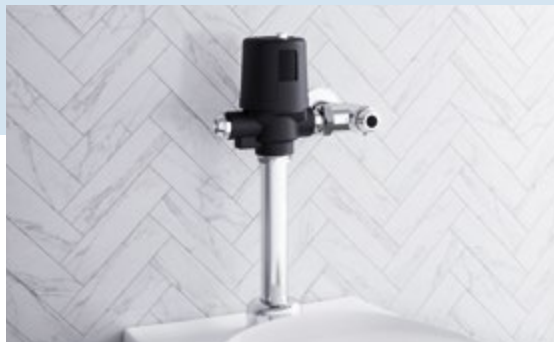

H₂OPTICS® SENSING TECHNOLOGY ELECTRONIC FLUSH VALVES

Delta® Electronic Flush Valves with H₂Optics Sensing Technology deliver sophisticated sensing for consistent operation, ease of installation and water-efficiency.