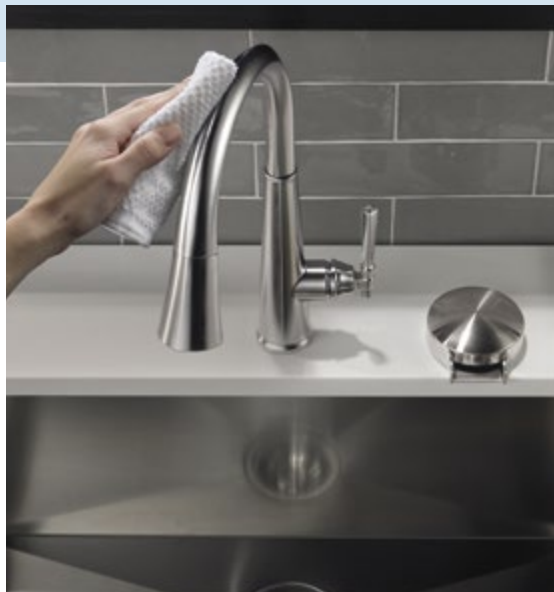

GLASS RINSER

With high-pressure water jets that reach where people can't, the Delta Glass Rinsers thoroughly rinses residue in seconds. From baby bottles to wine glasses to travel cups, it conveniently rinses virtually any drinkware.

SIMPLY BEAUTIFUL LUMICOAT™ FINISHES.

Delta® Lumicoat Finishes wipe clean without the need for cleaners and chemicals, resist water spots, mineral buildup and hard water stains, and are available across a range of finishes.

Without Lumicoat Finish

With Lumicoat Finish

IN THE KITCHEN

Our faucets are designed to be eye-catching—and even a kitchen centerpiece. Lumicoat Finishes provide an ultra-sleek surface that repels liquids to keep faucets looking cleaner longer.

IN THE BATH

Keeping up appearances in the bathroom can be challenging. But not with Lumicoat Finishes. Applied to the most commonly touched surfaces, Lumicoat Technology helps maintain a faucet's beauty, day in and day out.