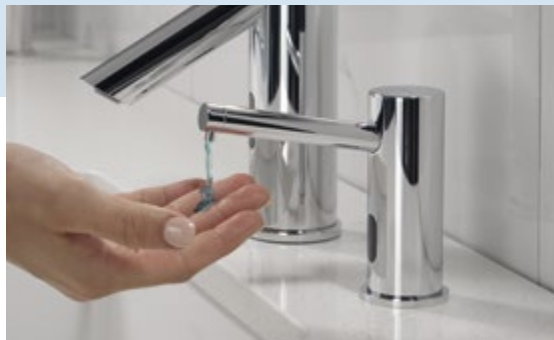

GLASS RINSER

With high-pressure water jets that reach where people can't, the Delta Glass Rinsers thoroughly rinses residue in seconds. From baby bottles to wine glasses to travel cups, it conveniently rinses virtually any drinkware.

PROXIMITY® SENSING TECHNOLOGY FAUCETS

This convenient technology for common spaces turns the entire faucet body into a sensor. Water turns on when a hand is placed near the spout.

H2OPTICS® SENSING TECHNOLOGY FAUCETS

Faucets equipped with our superior infrared technology bring consistent, dependable, hands-free operation to common area bathrooms.

HANDS-FREE INFRARED/SOLAR FAUCETS

This lineup of faucets from the Delta brand combines the usability of infrared sensing technology and attractive contemporary styling.

With our solar lavatory faucets, you get the added benefit of energy-efficiency, as they draw power from natural and artificial light sources in their surroundings.

ELECTRONIC SOAP DISPENSERS

Our hygiene-minded solutions for your high-use common areas include options in electronic soap dispensers to help complete a coordinated look.