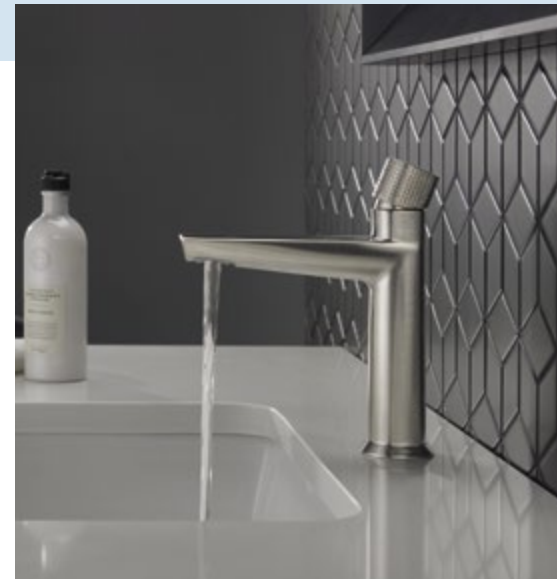

SIMPLY BEAUTIFUL LUMICOAT™ FINISHES.

Delta® Lumicoat Finishes wipe clean without the need for cleaners and chemicals, resist water spots, mineral buildup and hard water stains, and are available across a range of finishes.

Without Lumicoat Finish

With Lumicoat Finish

IN THE KITCHEN

Our faucets are designed to be eye-catching—and even a kitchen centerpiece. Lumicoat Finishes provide an ultra-sleek surface that repels liquids to keep faucets looking cleaner longer.

IN THE BATH

Keeping up appearances in the bathroom can be challenging. But not with Lumicoat Finishes. Applied to the most commonly touched surfaces, Lumicoat Technology helps maintain a faucet's beauty, day in and day out.